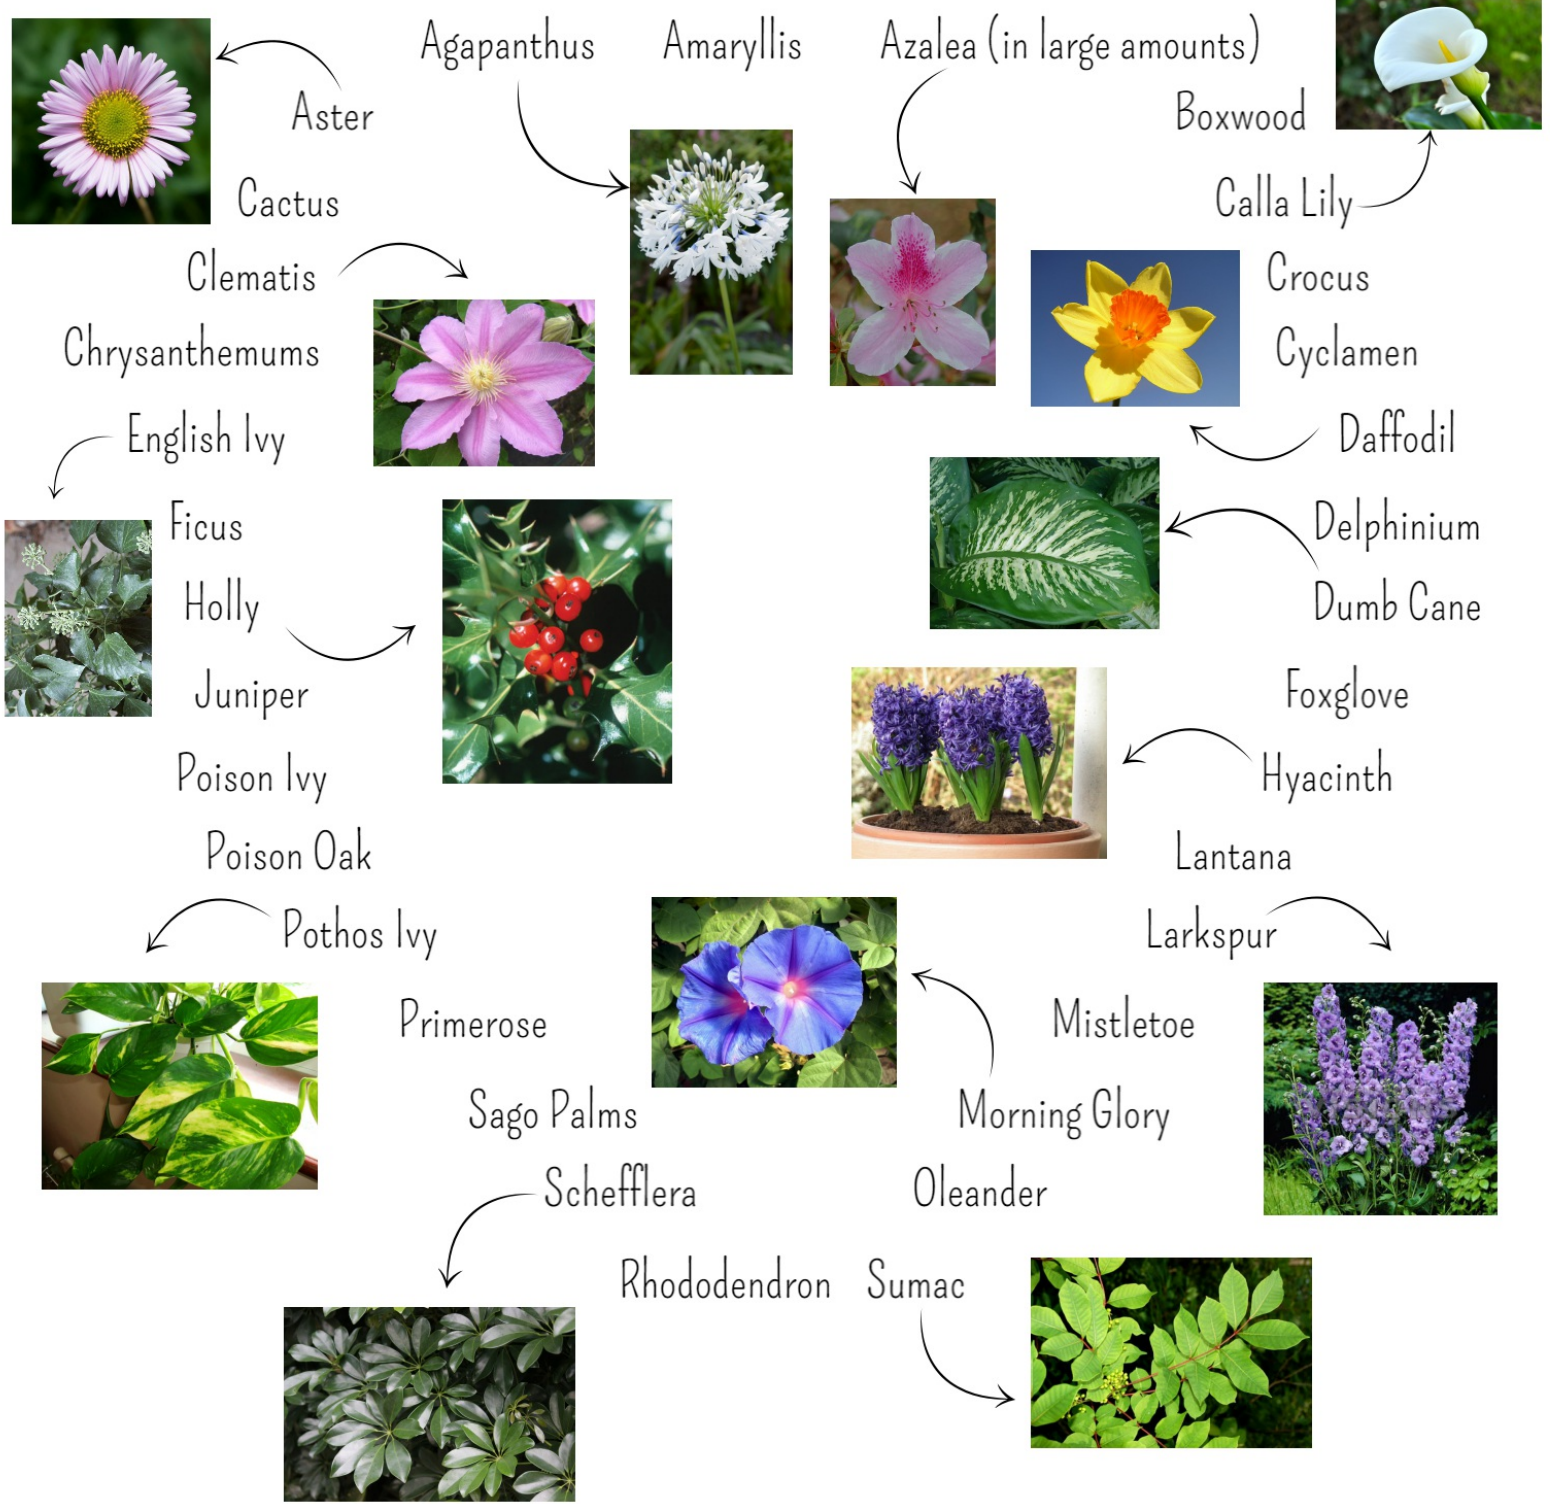

Beware of these Poisonous Plants

The plants listed below can be toxic to children.

If you think your child has been poisoned, call the Poison Control Center **1-800-222-1222**.

4-Safety

@4SafetyVan

www.4-safety.org